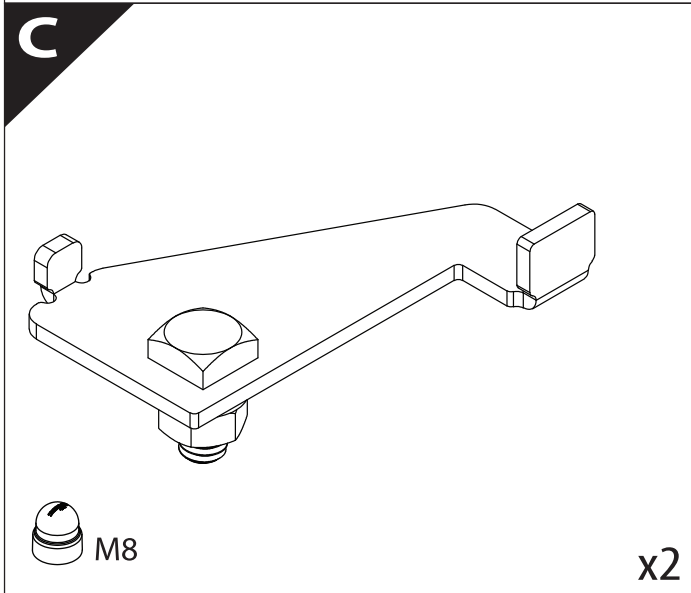

Tessera Roll+

Basic Version + ⚙️ S-KIT

Installation Manual

PART NUMBER(S)	Model Year
TESS 140412 ROLL+S-KIT	ISUZU DMAX 2025+ SAILPLANE BAR
Cab(s)	Installation Time / Weight
Double Cab	40-60 minutes / 53-57 kg

Ø 25 mm / Ø 40 mm

+

4 mm

1 - 25 Nm

12, 13, 17 mm

x1

B

A

10,12 mm

14

15

16

10 mm

! KEEP IN SAFE PLACE

17

10 mm

E1	E2
26 mm	21 mm
Ø6	Ø6
M6X45	M6X45
x12	x4

19

20

21

X:550mm Y:300mm

C:550mm D:200mm

23.2

23.3