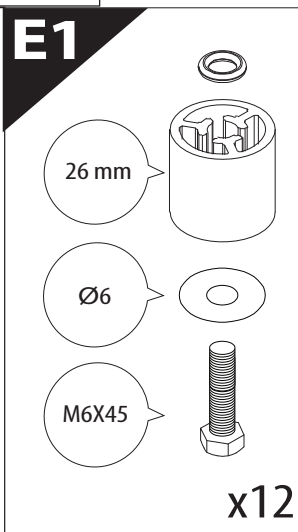

Tessera Roll+

Basic Version + ⚙️ S-KIT

Installation Manual

PART NUMBER(S)	Model Year
TESS 140412 ROLL+S-KIT	ISUZU DMAX 2025+ SAILPLANE BAR
Cab(s)	Installation Time / Weight
Double Cab	40-60 minutes / 53-57 kg

Ø 25 mm / Ø 40 mm

+

4 mm

1 - 25 Nm

12, 13, 17 mm

x1

B

A

10,12 mm

14

15

16

10 mm

! KEEP IN SAFE PLACE

17

10 mm

E1	E2
26 mm	21 mm
Ø6	Ø6
M6X45	M6X45
x12	x4

19

20

21

X:550mm Y:300mm

C:550mm D:200mm

23.2

23.3