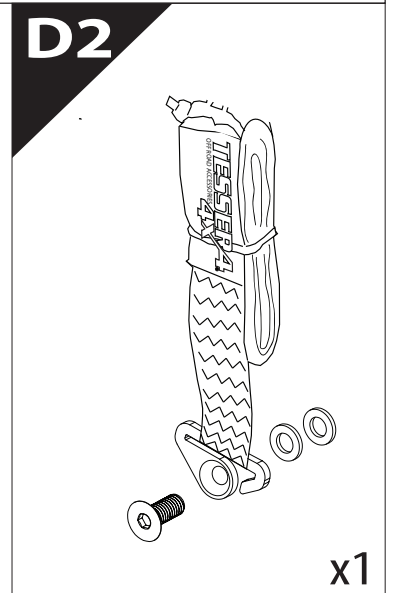

Tessera Roll+

Basic Version + ⚙️ S-KIT

Installation Manual

PART NUMBER(S)	Model Year
TESS 140412 ROLL+S-KIT	ISUZU DMAX 2025+ SAILPLANE BAR
Cab(s)	Installation Time / Weight
Double Cab	40-60 minutes / 53-57 kg

Ø 25 mm / Ø 40 mm

+

4 mm

1 - 25 Nm

12, 13, 17 mm

x1

B

A