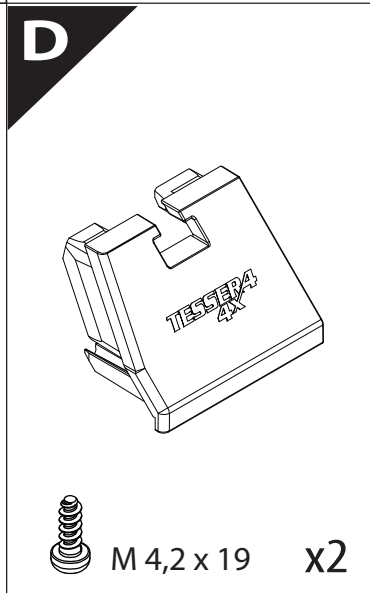

Tessera Roll+

Basic Version + ⚙️ S-KIT

Installation Manual

PART NUMBER(S)	Model Year
TESS 140412 ROLL+S-KIT	ISUZU DMAX 2025+ SAILPLANE BAR
Cab(s)	Installation Time / Weight
Double Cab	40-60 minutes / 53-57 kg

Ø 25 mm / Ø 40 mm

+

4 mm

1 - 25 Nm

12, 13, 17 mm

x1

B

A

10,12 mm

14

15

16

10 mm

! KEEP IN SAFE PLACE

17

10 mm