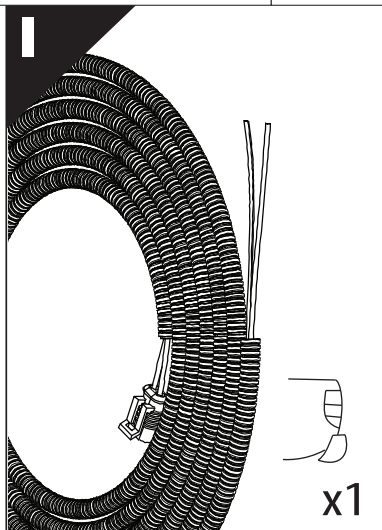

Tessera Roll+

Basic Version + ⚙️ S-KIT

Installation Manual

PART NUMBER(S)	Model Year
TESS 140412 ROLL+S-KIT	ISUZU DMAX 2025+ SAILPLANE BAR
Cab(s)	Installation Time / Weight
Double Cab	40-60 minutes / 53-57 kg

Ø 25 mm / Ø 40 mm

+

4 mm

1 - 25 Nm

12, 13, 17 mm

x1

B

A

10,12 mm

14

15

16

10 mm

! KEEP IN SAFE PLACE

17

10 mm

E1	E2
26 mm	21 mm
Ø6	Ø6
M6X45	M6X45
x12	x4

19

20

21

X:550mm Y:300mm

C:550mm D:200mm

23.2

23.3