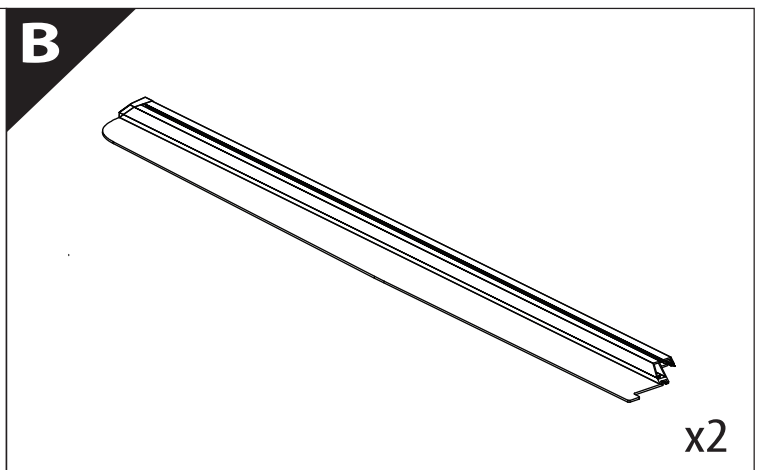

Tessera Roll+

Basic Version + ⚙️ S-KIT

Installation Manual

PART NUMBER(S)	Model Year
TESS 140412 ROLL+S-KIT	ISUZU DMAX 2025+ SAILPLANE BAR
Cab(s)	Installation Time / Weight
Double Cab	40-60 minutes / 53-57 kg

10,12 mm

14

15

16

10 mm

! KEEP IN SAFE PLACE

17

10 mm