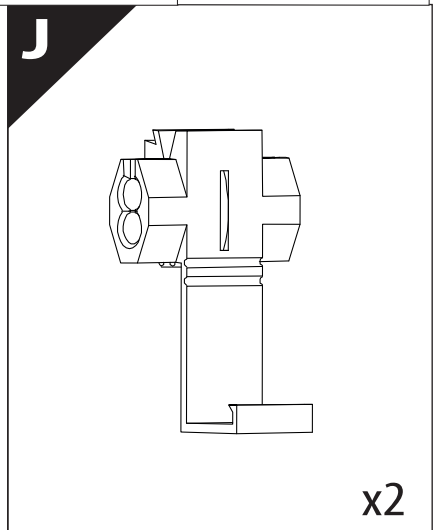

Tessera Roll+

Basic Version + ⚙️ S-KIT

Installation Manual

PART NUMBER(S)	Model Year
TESS 140412 ROLL+S-KIT	ISUZU DMAX 2025+ SAILPLANE BAR
Cab(s)	Installation Time / Weight
Double Cab	40-60 minutes / 53-57 kg

Ø 25 mm / Ø 40 mm

+

4 mm

1 - 25 Nm

12, 13, 17 mm

x1

B

A

10,12 mm

14

15

16

10 mm

! KEEP IN SAFE PLACE

17

10 mm