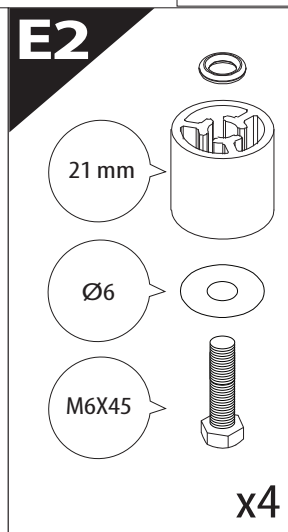

Tessera Roll+

Basic Version + ⚙️ S-KIT

Installation Manual

PART NUMBER(S)	Model Year
TESS 140412 ROLL+S-KIT	ISUZU DMAX 2025+ SAILPLANE BAR
Cab(s)	Installation Time / Weight
Double Cab	40-60 minutes / 53-57 kg

Ø 25 mm / Ø 40 mm

+

4 mm

1 - 25 Nm

12, 13, 17 mm

x1

B

A

10,12 mm

14

15

16

10 mm

! KEEP IN SAFE PLACE

17

10 mm

E1	E2
26 mm	21 mm
Ø6	Ø6
M6X45	M6X45
x12	x4

19

20

21

X:550mm Y:300mm

C:550mm D:200mm

23.2

23.3