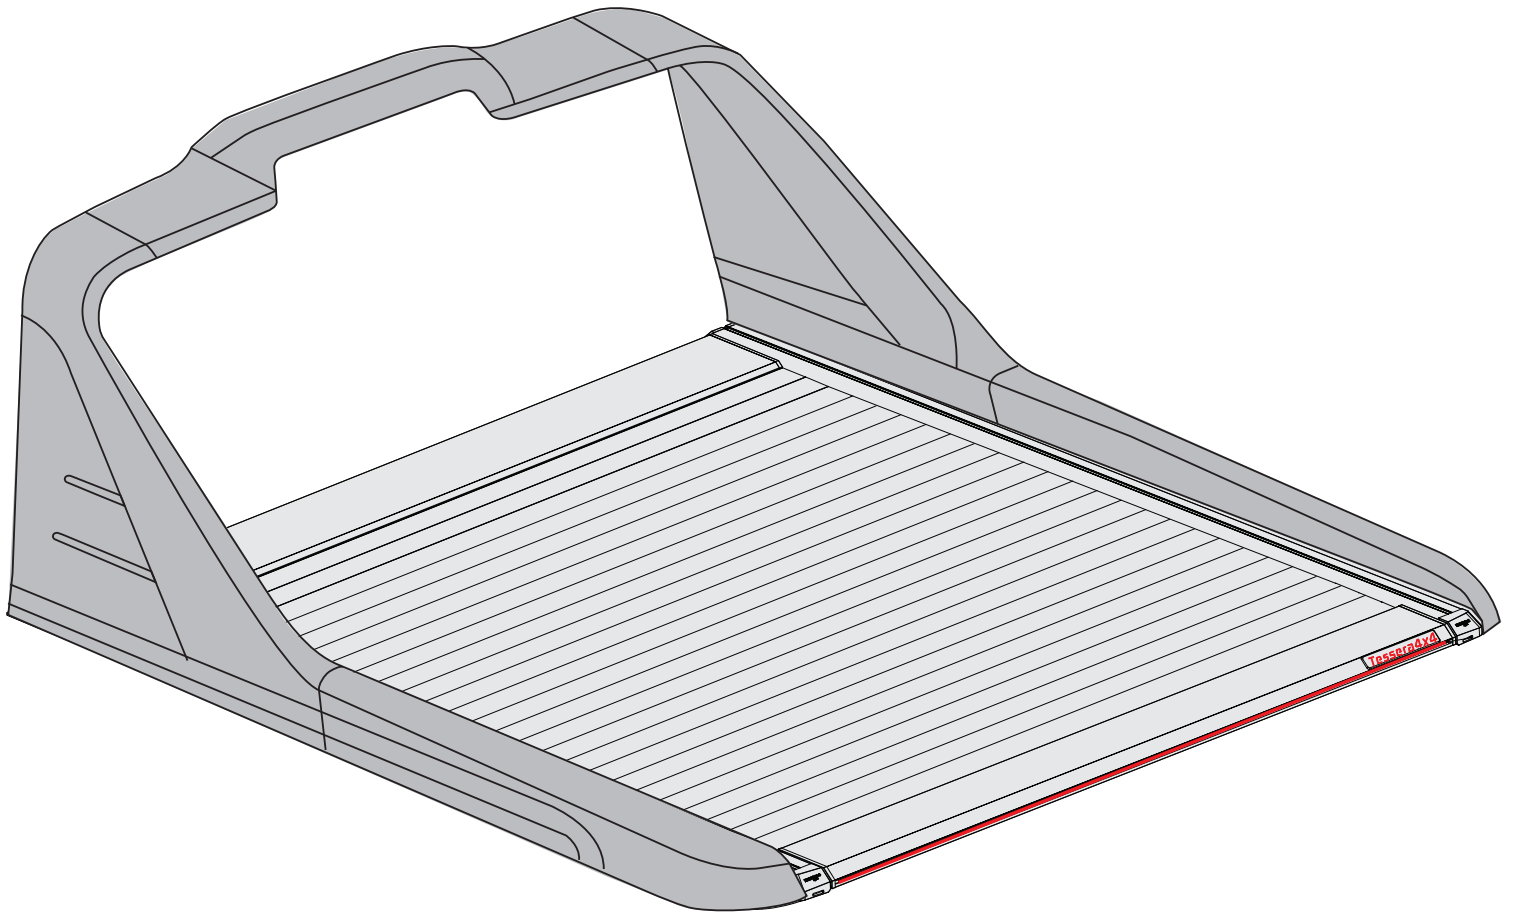

Tessera Roll+

Basic Version + ⚙️ S-KIT

Installation Manual

PART NUMBER(S)	Model Year
TESS 140412 ROLL+S-KIT	ISUZU DMAX 2025+ SAILPLANE BAR
Cab(s)	Installation Time / Weight
Double Cab	40-60 minutes / 53-57 kg