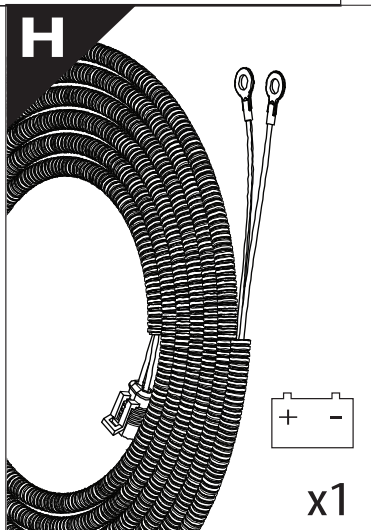

Tessera Roll+

Basic Version + ⚙️ S-KIT

Installation Manual

PART NUMBER(S)	Model Year
TESS 140412 ROLL+S-KIT	ISUZU DMAX 2025+ SAILPLANE BAR
Cab(s)	Installation Time / Weight
Double Cab	40-60 minutes / 53-57 kg

Ø 25 mm / Ø 40 mm

+

4 mm

1 - 25 Nm

12, 13, 17 mm

x1

B

A

10,12 mm

14

15

16

10 mm

! KEEP IN SAFE PLACE

17

10 mm

E1	E2
26 mm	21 mm
Ø6	Ø6
M6X45	M6X45
x12	x4

19

20

21

X:550mm Y:300mm

C:550mm D:200mm

23.2

23.3