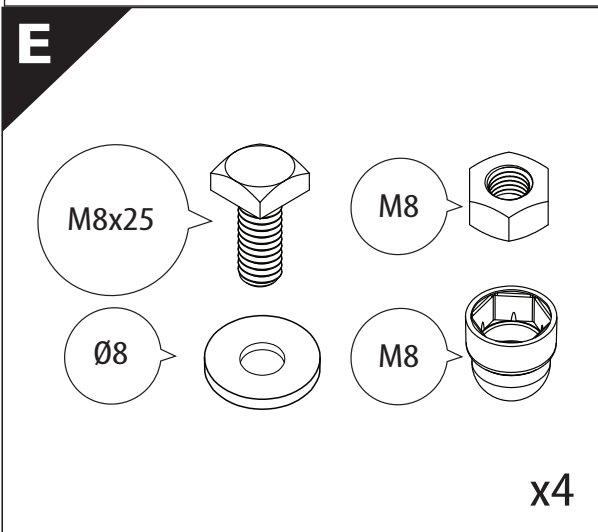

Tessera Roll+

Basic Version + ⚙️ S-KIT

Installation Manual

PART NUMBER(S)	Model Year
TESS 140412 ROLL+S-KIT	ISUZU DMAX 2025+ SAILPLANE BAR
Cab(s)	Installation Time / Weight
Double Cab	40-60 minutes / 53-57 kg

Ø 25 mm / Ø 40 mm

+

4 mm

1 - 25 Nm

12, 13, 17 mm

x1

B

A

10,12 mm

14

15

16

10 mm

! KEEP IN SAFE PLACE

17

10 mm

E1	E2
26 mm	21 mm
Ø6	Ø6
M6X45	M6X45
x12	x4

19

20

21

X:550mm Y:300mm

C:550mm D:200mm

23.2

23.3