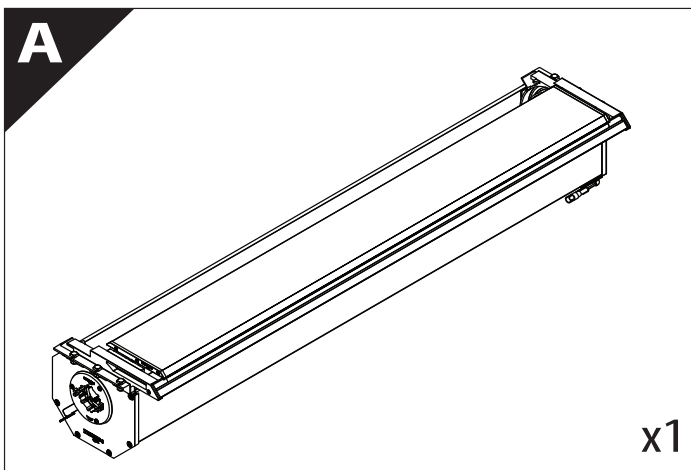

Tessera Roll+

Basic Version + ⚙️ S-KIT

Installation Manual

PART NUMBER(S)	Model Year
TESS 140412 ROLL+S-KIT	ISUZU DMAX 2025+ SAILPLANE BAR
Cab(s)	Installation Time / Weight
Double Cab	40-60 minutes / 53-57 kg