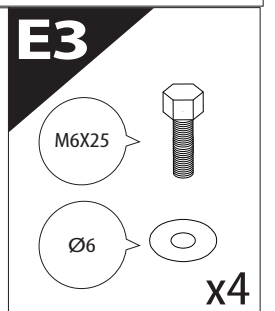

Tessera Roll+

Basic Version + ⚙️ S-KIT

Installation Manual

PART NUMBER(S)	Model Year
TESS 140412 ROLL+S-KIT	ISUZU DMAX 2025+ SAILPLANE BAR
Cab(s)	Installation Time / Weight
Double Cab	40-60 minutes / 53-57 kg

Ø 25 mm / Ø 40 mm

+

4 mm

1 - 25 Nm

12, 13, 17 mm

x1

B

A

10,12 mm

14

15

16

10 mm

! KEEP IN SAFE PLACE

17

10 mm

E1	E2
26 mm	21 mm
Ø6	Ø6
M6X45	M6X45
x12	x4

19

20

21

X:550mm Y:300mm

C:550mm D:200mm

23.2

23.3