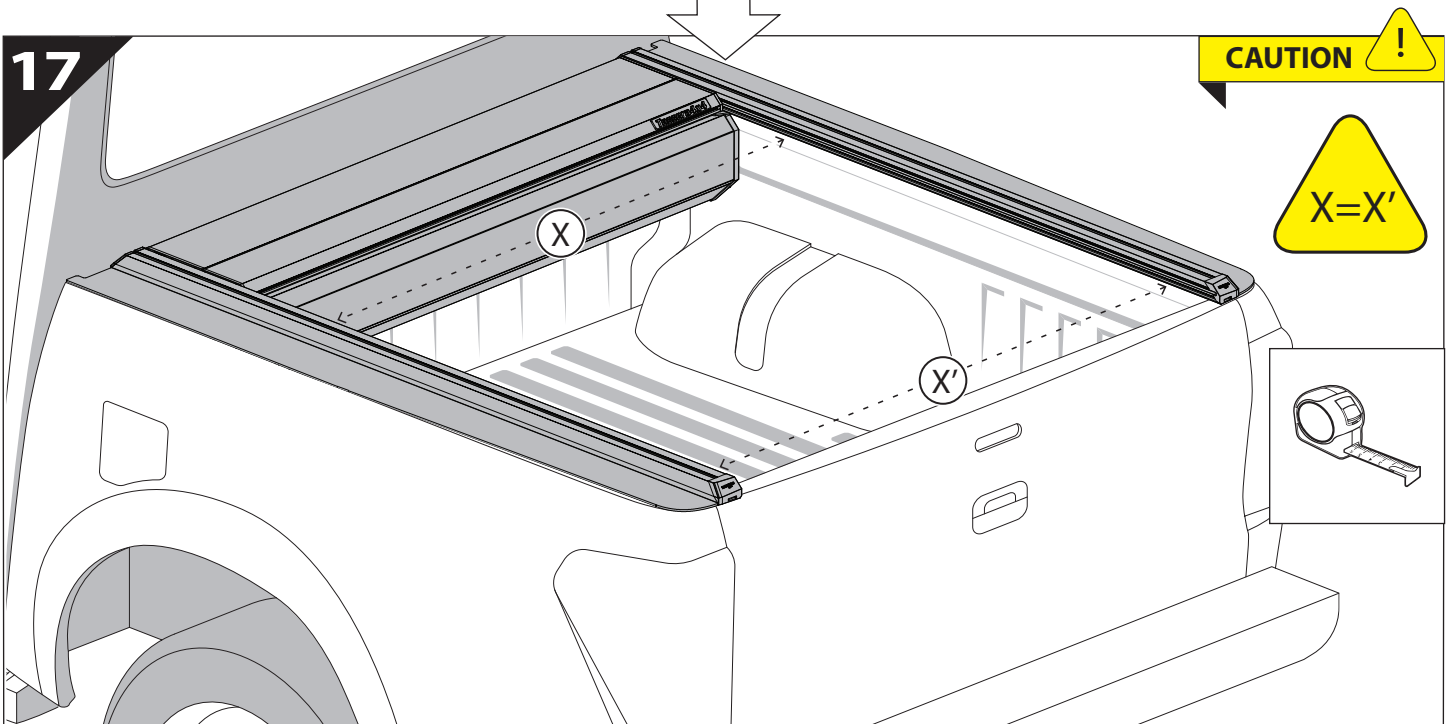

B = 280mm ~ 300mm

! TRY TO FIND FREE & STRAIGHT SPOTS IN THESE DIMENSIONS ACCORDINGLY

10

11

12

18

H

E