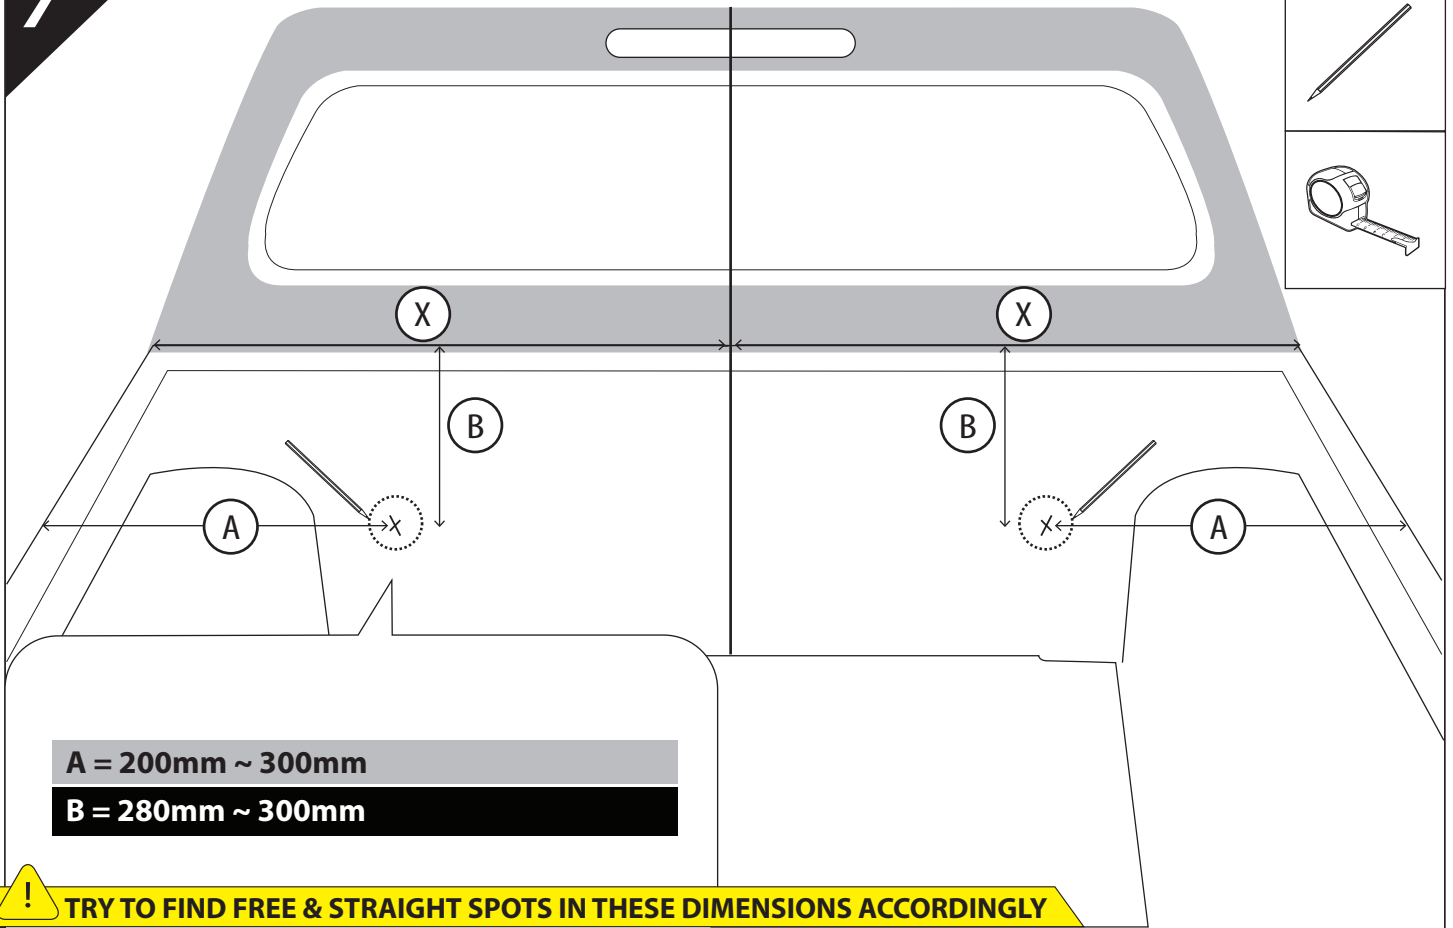

B

A

KITS

G

3

4

7

A = 200mm ~ 300mm

B = 280mm ~ 300mm

! TRY TO FIND FREE & STRAIGHT SPOTS IN THESE DIMENSIONS ACCORDINGLY

10

11

12

18

H

E