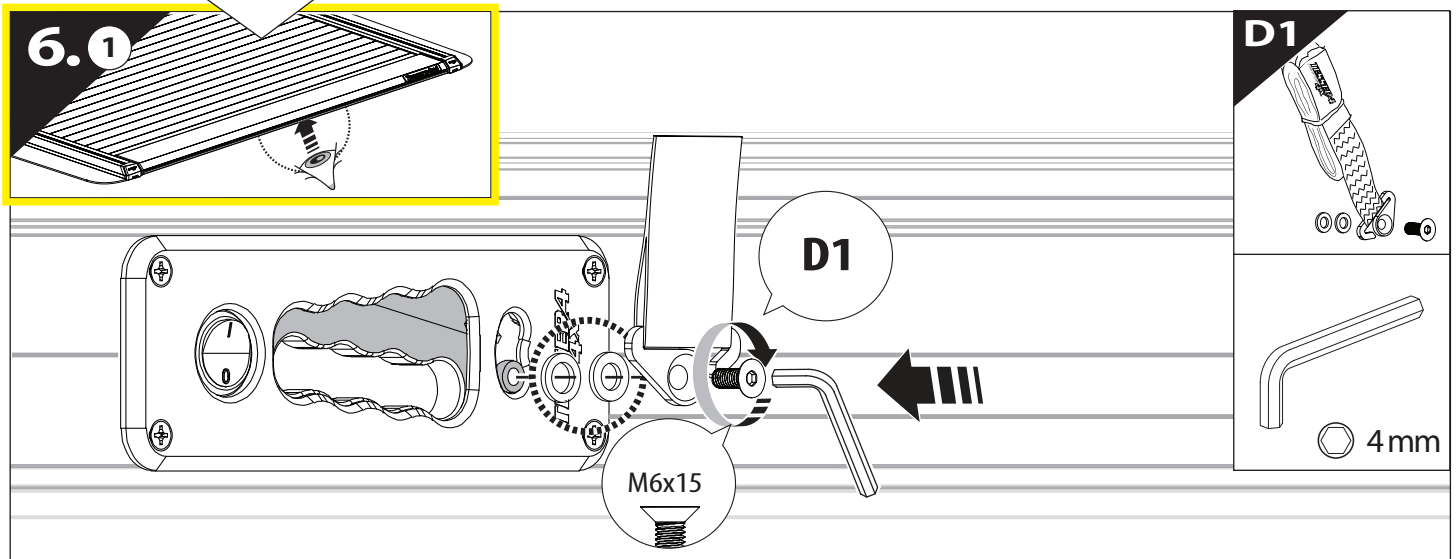

B

A

KITS

G

3

4

7

A = 200mm ~ 300mm

B = 280mm ~ 300mm

! TRY TO FIND FREE & STRAIGHT SPOTS IN THESE DIMENSIONS ACCORDINGLY

10

11

12

18

H

E