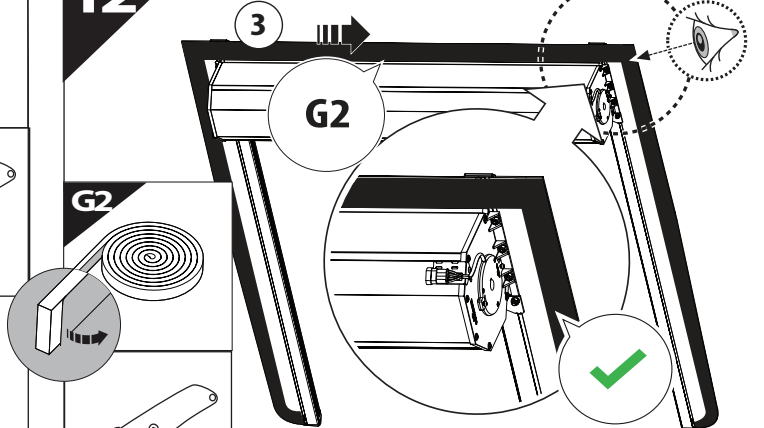

B = 280mm ~ 300mm

! TRY TO FIND FREE & STRAIGHT SPOTS IN THESE DIMENSIONS ACCORDINGLY

10

11

12

18

H

E