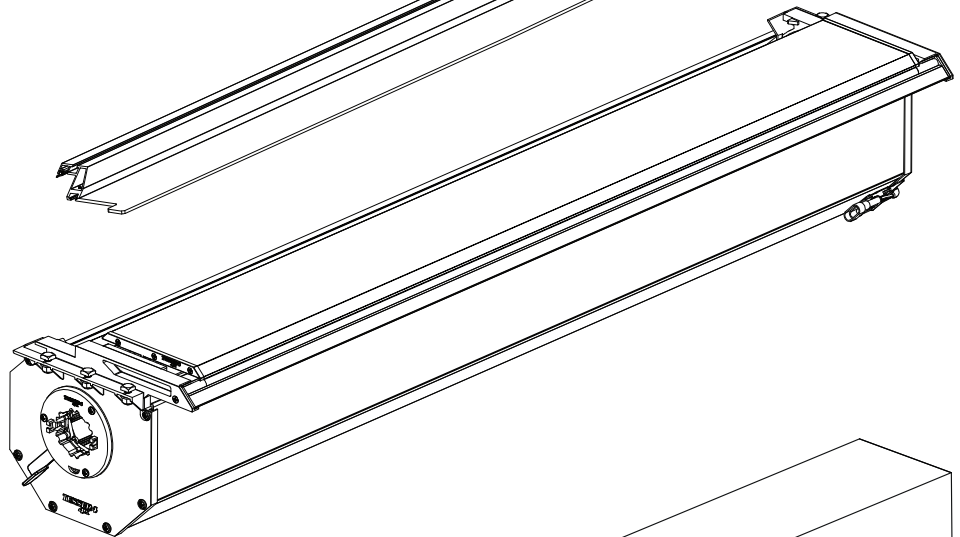

Installation Manual

PART NUMBER(S)	Model Year
TESS 1540 SE	FOTON TUNLAND G7 2019+
Cab(s)	Installation Time / Weight
Double Cab	40-60 minutes / 53-57 kg

Ø 25 mm / Ø 40 mm

+

4 mm

1 - 25 Nm

13, 17 mm

x1

B

A

KITS

G

3

4

7

A = 200mm ~ 300mm

B = 280mm ~ 300mm

! TRY TO FIND FREE & STRAIGHT SPOTS IN THESE DIMENSIONS ACCORDINGLY

10

11

12

18

H

E