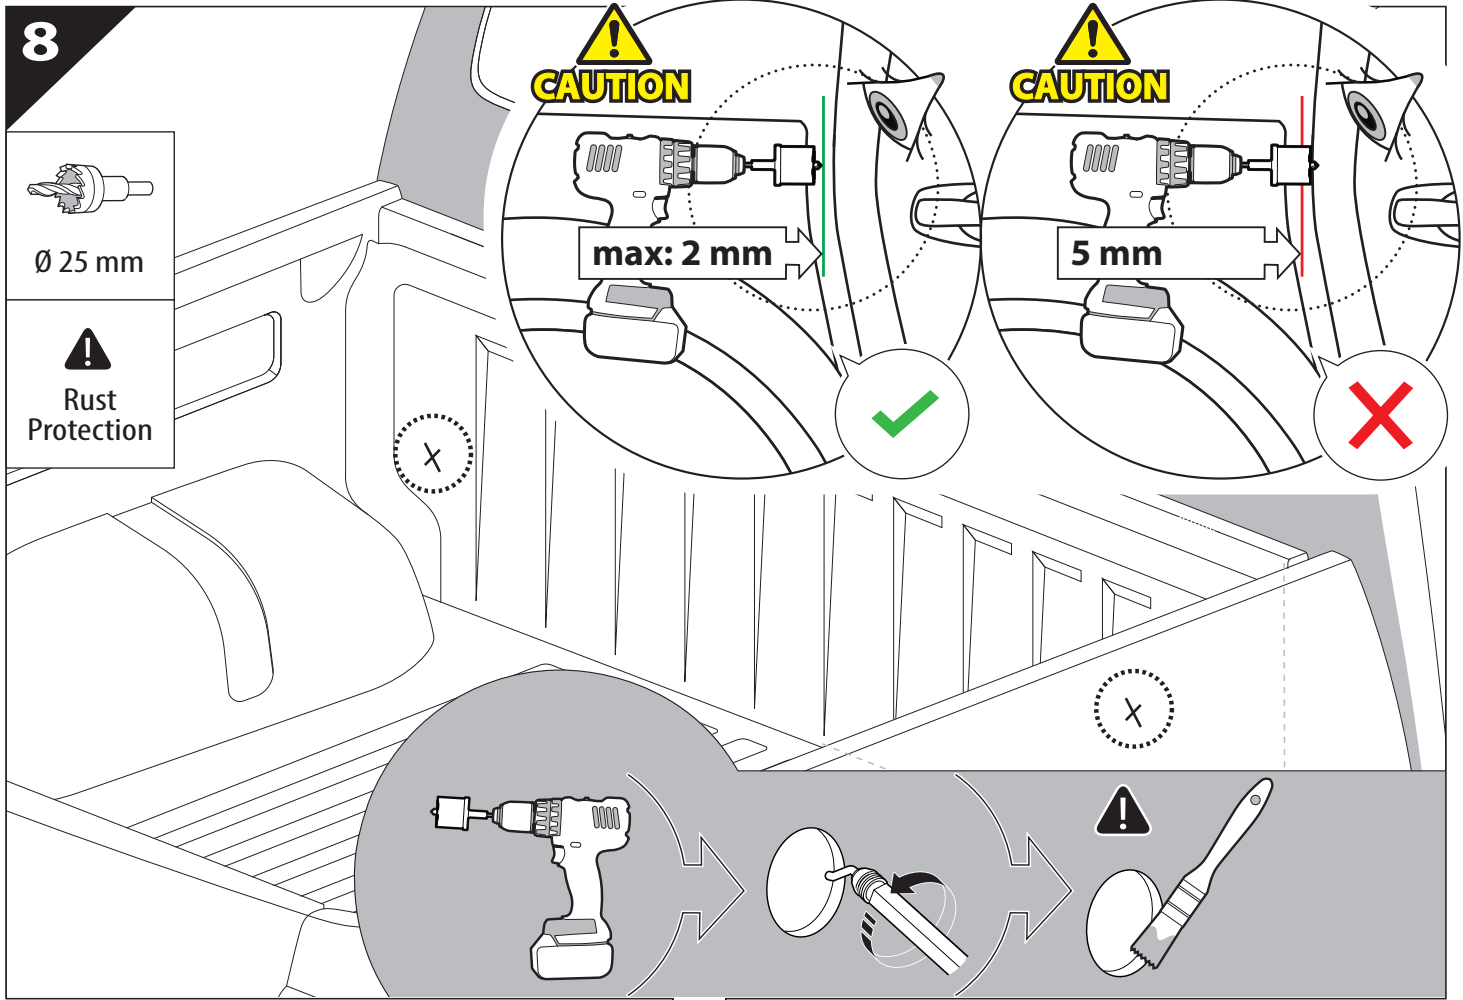

B

A

KITS

G

3

4

7

A = 200mm ~ 300mm

B = 280mm ~ 300mm

! TRY TO FIND FREE & STRAIGHT SPOTS IN THESE DIMENSIONS ACCORDINGLY

10

11

12

18

H

E