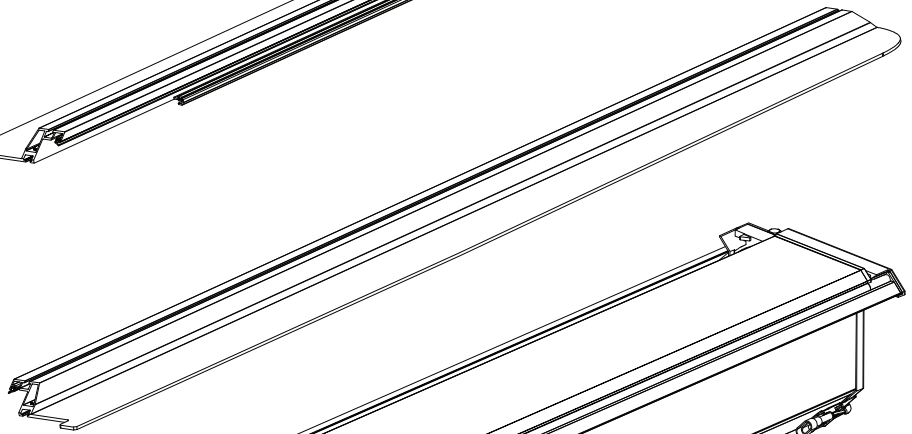

Installation Manual

PART NUMBER(S)	Model Year
TESS 1540 SE	FOTON TUNLAND G7 2019+
Cab(s)	Installation Time / Weight
Double Cab	40-60 minutes / 53-57 kg

Ø 25 mm / Ø 40 mm

+

4 mm

1 - 25 Nm

13, 17 mm

x1

B

A

KITS

G

3

4

7

A = 200mm ~ 300mm

B = 280mm ~ 300mm

! TRY TO FIND FREE & STRAIGHT SPOTS IN THESE DIMENSIONS ACCORDINGLY

10

11

12

18

H

E