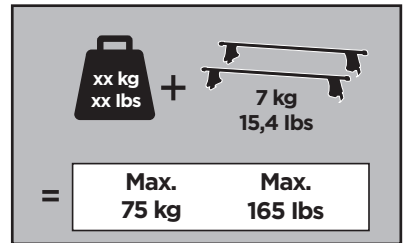

Thule Rapid System Kit 1132

> Instructions

ALFA ROMEO 166, 4-dr Sedan, 98-03, 04-07

ISO 11154-E

141132

C.2013.0117
519-1132-01

Bring your life
thule.com

04 x4

150 x4

x1

x1

1

	X (scale)	X (mm)	X (inch)
ALFA ROMEO 166, 4-dr Sedan, 98-03, 04-07	30,5	956	37 ⁵ / ₈

	Y (scale)	Y (mm)	Y (inch)
ALFA ROMEO 166, 4-dr Sedan, 98-03, 04-07	32,5	976	38 ³ / ₈

2

ALFA ROMEO 166, 4-dr Sedan, 98-03, 04-07

3

	W (mm)	Z (mm)	W (inch)	Z (inch)
ALFA ROMEO 166, 4-dr Sedan, 98-03, 04-07	200	650	7 ⁷/₈	25 ⁵/₈