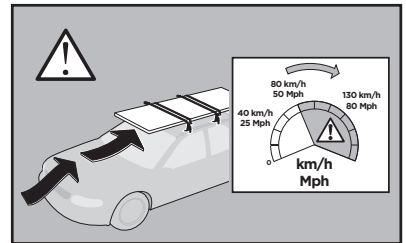

Thule Rapid System Kit 1132

> Instructions

ALFA ROMEO 166, 4-dr Sedan, 98-03, 04-07

ISO 11154-E

141132

C.2013.0117
519-1132-01

Bring your life
thule.com