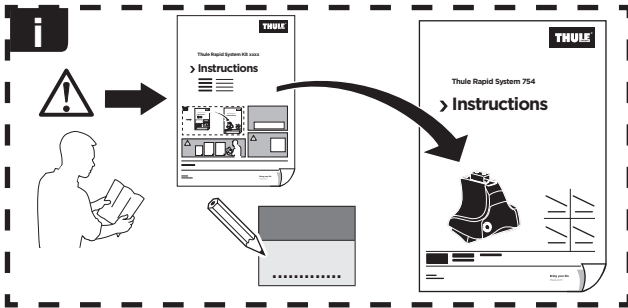

Thule Rapid System Kit 1132

> Instructions

ALFA ROMEO 166, 4-dr Sedan, 98-03, 04-07

ISO 11154-E

141132

C.2013.0117
519-1132-01

Bring your life
thule.com

04 x4

150 x4

x1

x1

1

	X (scale)	X (mm)	X (inch)
ALFA ROMEO 166, 4-dr Sedan, 98-03, 04-07	30,5	956	37 ⁵ / ₈

	Y (scale)	Y (mm)	Y (inch)
ALFA ROMEO 166, 4-dr Sedan, 98-03, 04-07	32,5	976	38 ³ / ₈

2

ALFA ROMEO 166, 4-dr Sedan, 98-03, 04-07

3

	W (mm)	Z (mm)	W (inch)	Z (inch)
ALFA ROMEO 166, 4-dr Sedan, 98-03, 04-07	200	650	7 ⁷/₈	25 ⁵/₈