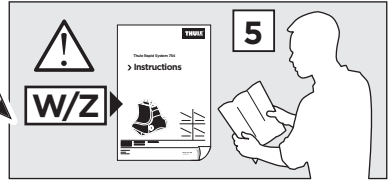

3

	W (mm)	Z (mm)	W (inch)	Z (inch)
ALFA ROMEO 166, 4-dr Sedan, 98-03, 04-07	200	650	7 ⁷/₈	25 ⁵/₈