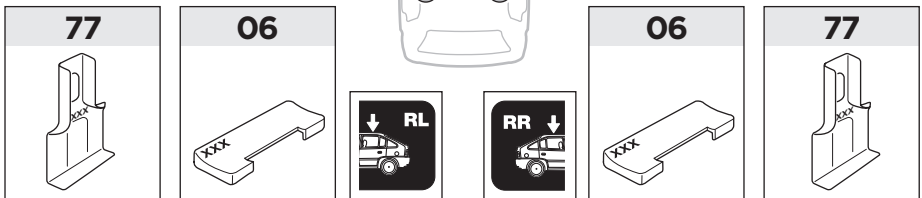

NISSAN Sunny (N14), 3-dr Hatchback, 91-94