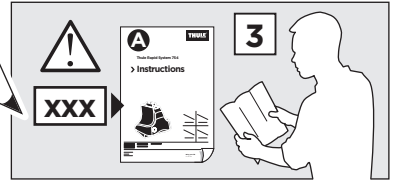

2

NISSAN Sunny (N14), 3-dr Hatchback, 91-94

NISSAN Sunny (N14), 4-dr Sedan, 91-94

NISSAN Sunny (N14), 5-dr Hatchback, 91-94

NISSAN Primera (P10), 4-dr Sedan, 91-96

NISSAN Primera (P10), 5-dr Hatchback, 91-96