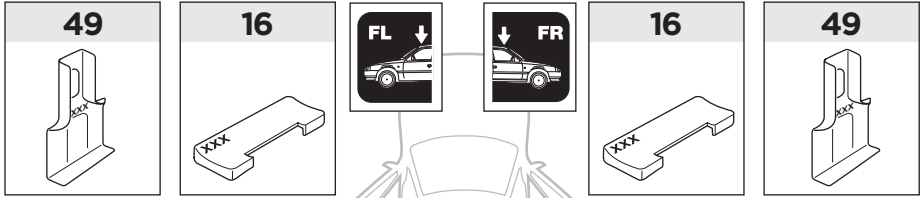

NISSAN Sunny (N14), 3-dr Hatchback, 91-94